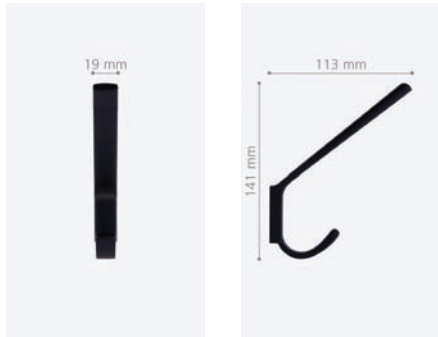

Schwinn Item 2Z360 Hook

Design: August Schatte

Material: Zamak

Environmental Information:

- Fully Recyclable
- Meets RoHS Standards

19 x 141 x 113 mm

C/C 20 mm; Countersunk for #8 Screw Head

Mounting Type: Concealed

Load Capacity: 44 lb

Provided Hardware: None

Polished Chrome $22.00

Order Nr. 60048

Matte Black $22.00

Order Nr. 60049

Matte Gold $24.00

Order Nr. 60050

Compatible with Schwinn Item 88948 Hook Rack. 4 Hooks needed.
See pages 32-33 for details.