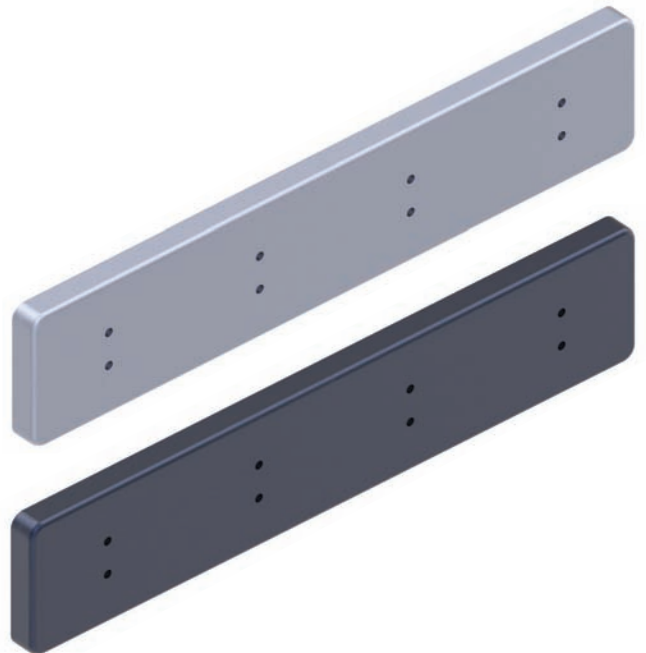

Schwinn Item 88947 Hook Rack

Material: Painted MDF

400 x 80 x 16 mm

Mounting Type: Concealed

Load Capacity: 55 lb

Provided Hardware: 4 Hook Mounting Screws, 2 Anchors, 2 Hook Screws

For use with 4 hooks each: Schwinn Items 88939, 88940 and 88941 (single hole).

Silver	$12.00
Order Nr. 59438	
Anthracite	$12.00
Order Nr. 59437	

Schwinn Item 88948 Hook Rack

Material: Painted MDF

400 x 80 x 16 mm

Mounting Type: Concealed

Load Capacity: 55 lb

Provided Hardware: 8 Hook Mounting Screws, 2 Anchors, 2 Hook Screws

For use with 4 hooks each: Schwinn Items 2Z354, 2Z360, 44683 and 34093 (C/C 20 mm).

Silver	$12.00
Order Nr. 59440	
Anthracite	$12.00
Order Nr. 59439