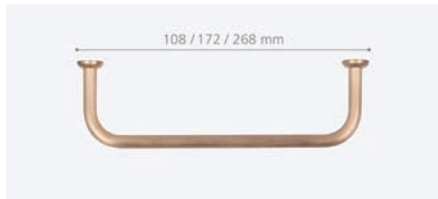

Schwinn Item 34036/256 Pull

268 x 12 x 38 mm

C/C 256 mm; M4 Thread

Brushed Brass $14.00

Order Nr. 60123