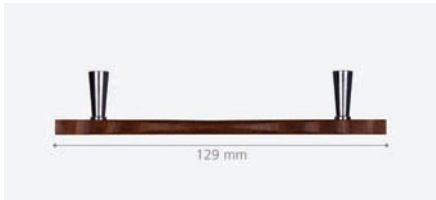

- Fully Recyclable
 - Meets RoHS Standards
- ADA Compliant: Yes

129 x 17 x 25 mm

C/C 96 mm; M4 Thread

Wood/Brushed Brass \$46.00

Order Nr. 60119

Wood/Polished Chrome \$38.00

Order Nr. 60120

Schwinn Item 22349/96 Pull