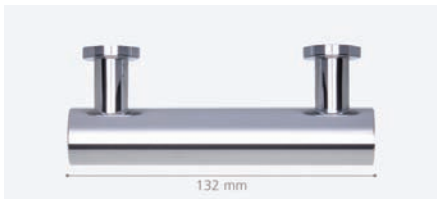

Schwinn Item 34018/96 Pull

132 x 26 x 49 mm

C/C 96 mm; M4 Thread

Polished Chrome

$48.00

Order Nr. 60099