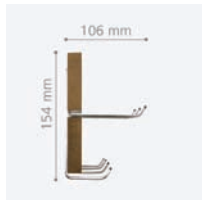

Schwinn Item 34005 Hook Rack

670 x 154 x 106 mm

Provided Hardware: None

European Walnut/Polished Chrome \$208.00

Order Nr. 60017

European Oak/Brushed Stainless Steel \$188.00

Order Nr. 60016

William Lescaze