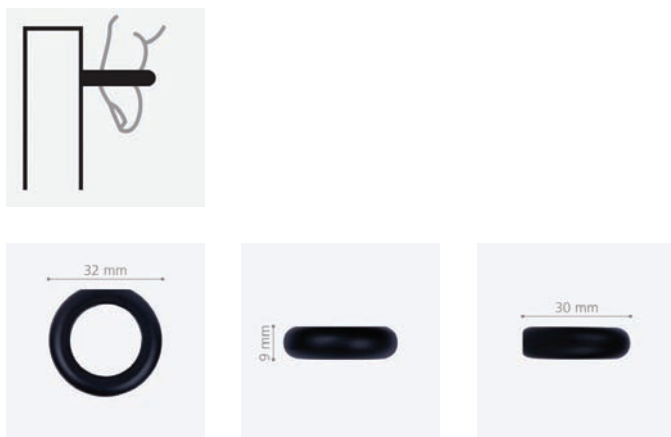

Schwinn Item 22350 Ring Pull

Design: Paul McCobb
 Material: Zamak
 Environmental Information:
 - Fully Recyclable
 - Meets RoHS Standards
 ADA Compliant: Yes

32 x 9 x 30 mm C/C 0; M4 Thread Provided Hardware: 7 mm Drill Bit, Short M4 Screws	
Polished Chrome Order Nr. 60042	\$8.00
Matte Black Order Nr. 60043	\$8.00
Matte Gold Order Nr. 60044	\$9.00