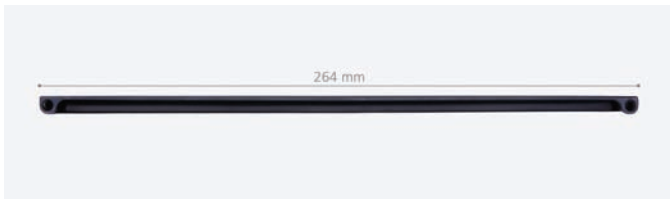

Schwinn Item 2Z160/256 Pull

264 x 8 x 20 mm C/C 256 mm; M4 Thread	
Polished Chrome	$22.00
Order Nr. 60129	
Matte Black	$22.00
Order Nr. 60130	
Satin Nickel	$22.00
Order Nr. 60131