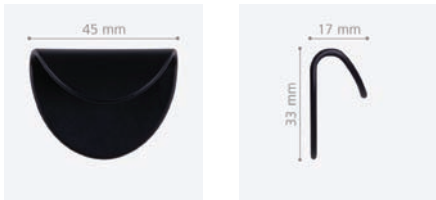

Schwinn Item 2Z367/16 Pull

45 x 33 x 17 mm
C/C 16 mm; M4 Thread
Provided Hardware: 7 mm Drill Bit, Short M4 Screws

Polished Chrome	$6.00
Order Nr. 60086	
Matte Black	$6.00
Order Nr. 60087	
Matte Gold	$7.00
Order Nr. 60088