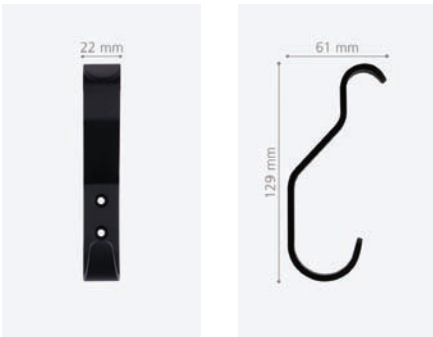

William Lescaze

Pioneer of Modernism in American Architecture

William Lescaze (1896-1969) was a Swiss-born American architect, city planner, industrial designer and teacher. After studying architecture in Switzerland, he relocated to the United States and formed a partnership with George Howe in 1929. In 1932 at Howe & Lescaze he designed the PSFS building in Philadelphia—the first international modernist skyscraper. In 1935 Lescaze established his own office in New York. His work includes the CBS building on Sunset Boulevard in Los Angeles and the Williamsburg Houses, a groundbreaking 20-building modernist housing project.

Schwinn Item 34093 Hook

Design: William Lescaze

Material: Steel/Stainless Steel

Environmental Information:

- Fully Recyclable
- Meets RoHS Standards

129 x 22 x 61 mm

C/C 20 mm; Countersunk for #6 Screw Head

Mounting Type: Front Mounted

Load Capacity: 44 lb

Provided Hardware: Screws, Anchors

Brushed Stainless Steel	$18.00

Order Nr. 60144	

Matte Anthracite	$18.00

Order Nr. 60145	

Polished Chrome	$18.00

Order Nr. 60147	

Dark Bronze	$18.00

Order Nr. 60146